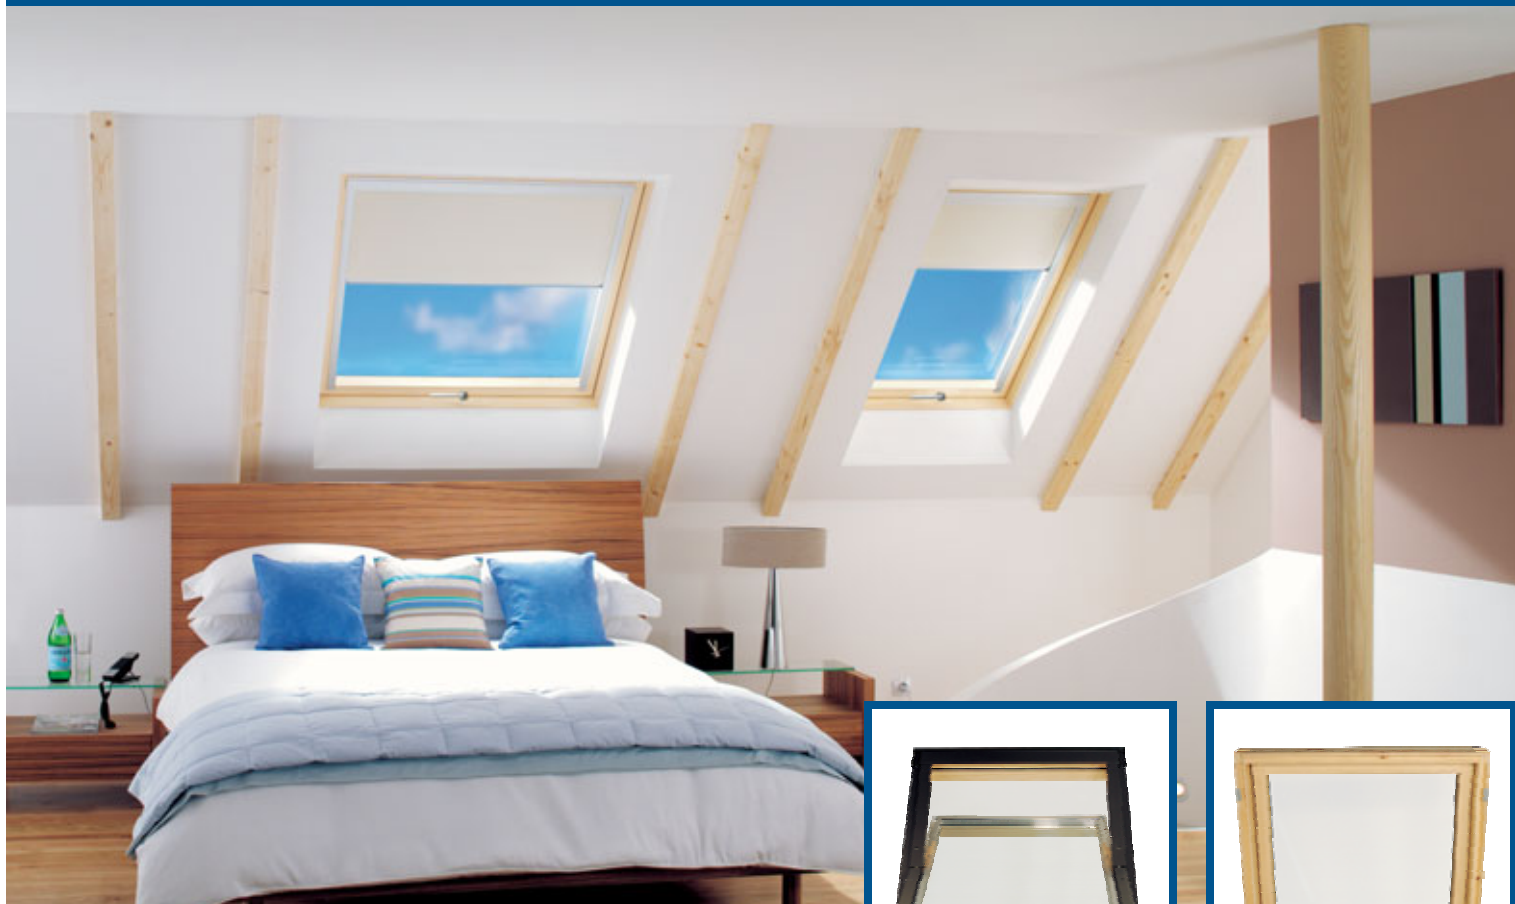

Republic of Ireland

Athlone

Garrycastle Road
Athlone
Co. Westmeath
Tel: 090-6486522
Fax: 090-6486572

Ballina

Crossmolina Road
Ballina
Co. Mayo
Tel: 096-71500
Fax: 096-71505

Carlow

Unit 4, Barrowside Retail Park
Sleaty Street, Carlow
Tel: 059-9183833
Fax: 059-9141328

Cork

South Terrace
Cork
Tel: 021-4275191
Fax: 021-4965522

Pouladuff Ind Est
Togher, Cork
Tel: 021-4912170
Fax: 021-4964288

Dublin

Unit BC5
M1 Business Park
Courtough
Balbriggan
Co. Dublin
Tel: 01-8410440
Fax: 01-8410445

Northern Cross Bus Pk
North Road
Finglas
Dublin 11
Tel: 01-8110100
Fax: 01-8110109

Bluebell
Naas Road
Dublin 12
Tel: 01-4190000
Fax: 01-4190050

60 Heather Road
Sandyford
Dublin 18
Tel: 01-2940200
Fax: 01-2940177

Galway

Racecourse Road
Parkmore
Ballybrit
Galway
Tel: 091-752777
Fax: 091-752526

Limerick

Tipperary Road
Ballysimon
Limerick
Tel: 061-414912
Fax: 061-410007

Longford

Farneymoogan Bus. Pk
Athlone Road
Longford
Tel: 043-45820
Fax: 043-45725

Naas

Toughers Ind Est
Newhall
Naas
Co. Kildare
Tel: 045-409000
Fax: 045-409001

Sligo

Finisklin Road
Sligo
Tel: 071-9161111
Fax: 071-9161506

Tralee

Clash Ind Est
Tralee
Co. Kerry
Tel: 066-7195300
Fax: 066-7195304

Tullamore

Church Road
Tullamore
Co. Offaly
Tel: 057-9321533
Fax: 057-9341984

Waterford

Six Cross Roads
Waterford
Tel: 051-872041
Fax: 051-855959

Northern Ireland

Cookstown

Ballyreagh Business Park
Sandholes Road
Cookstown
BT80 9AR
Tel: 028 8676 7422
Fax: 028 8676 7420

Belfast

27 Duncrue Street
Belfast
BT3 9AR
Tel: 028 9074 4201
Fax: 028 9074 8952

Downpatrick

20/22 Church Street
Downpatrick
BT30 6ER
Tel: 028 4461 6325
Fax: 028 4461 5353