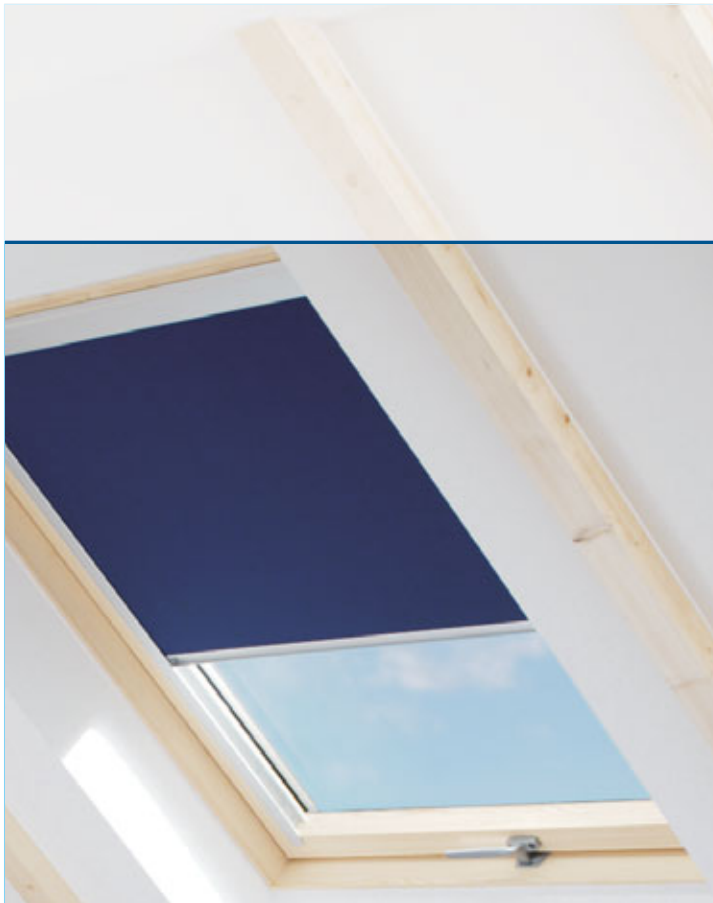

**WITH
10 YEAR
GUARANTEE**

**PREMIUM
ROOF WINDOW**

The Premium is a range of high quality centrehung roof windows. These roof windows have a special slim wood profile, which allows more daylight into your room than competitor windows. The Premium range has a high quality gas filled thermo pane with 4 mm float glass, 17 mm gap with argon and 3 mm float glass. This pane has a very good energy performance at $U_g = 1.1 \text{ W/m}^2\text{K}$.

The Premium window is suitable for all roofing materials - for an optimum installation please find the suitable flashing below. The window can be installed a roof pitch from 15-90 degrees.

It is very easy to install the roof window - even for the end user. Just use the graphic illustrations.

Ventilation

All windows are equipped with a ventilation valve, which meets the local building requirements.

Light

The slim-line design allows 10% more daylight into your house than competing roof windows.

Pane

Premium uses a high quality gas filled thermo pane with an excellent energy performance.

Handle

The window is bottom operated with a high quality handle made from moulded zinc. The handle has dual opening positions which allows more ventilation.